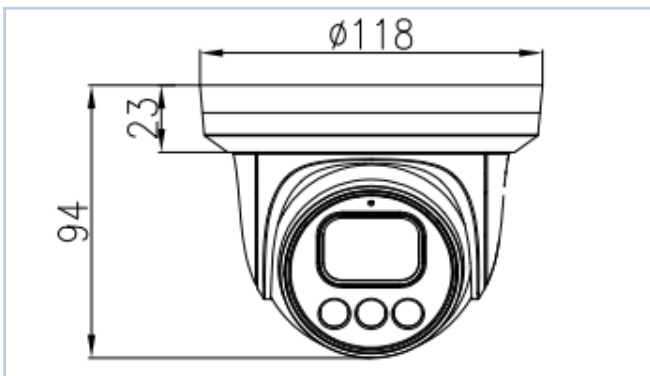

### Key Features

- > 4 Megapixel
- > Indoor/Outdoor Waterproof Turret
- > Durable All-Aluminum Housing, IP66
- > Fixed 2.8mm lens
- > True Wide Dynamic Range
- > Night Vision Smart IR, IR LEDs, 30m (98ft) range
- > Triple RTSP Streams
- > Built-in micro SD slot, PoE

### Camera

Pixels	4 MP
Resolutions	2592×1520/2560×1440/2304×1296/ 1920×1080/1280×720 @25/30fps
Lens	2.8mm lens
Night Vision	Smart IR LEDs, 30m range (98 ft)
Field of View	Pan: 0° – 360°, Tilt: 0° – 90°, Rotation: 0° – 360°
Dynamic Range	DWDR and HLC/BLC
Digital Noise Reduction	2D/3D DNR and defog
Digital Image Stabilization	Automatic
Applications	Best for modest outdoor areas or large indoor areas: Small Parking lots, fields, parking garages, work yards, back yards, outdoor entrances, warehouses
Image Sensor	1/2.8" progressive scan CMOS
Iris	Fixed
Shutter Speed	1/5s to 1/20000s
Min Illumination	Color 0.05 Lux; IR on 0 Lux

### Physical/Power

Power	DC 12V/Power Over Ethernet (IEEE 802.3af)
Power Consumption	Max 7.5W
Operating Temperature	-40°C to +55°C (-40°F to 131°F)
Operating Humidity	0% – 90% RH
Ingress Rating	IP66
Approvals	CE/FCC
Dimensions	Φ118 x 94 mm (4.65 x 3.7 in)
Weight	550g (1.21 lb)
Housing	All Aluminum